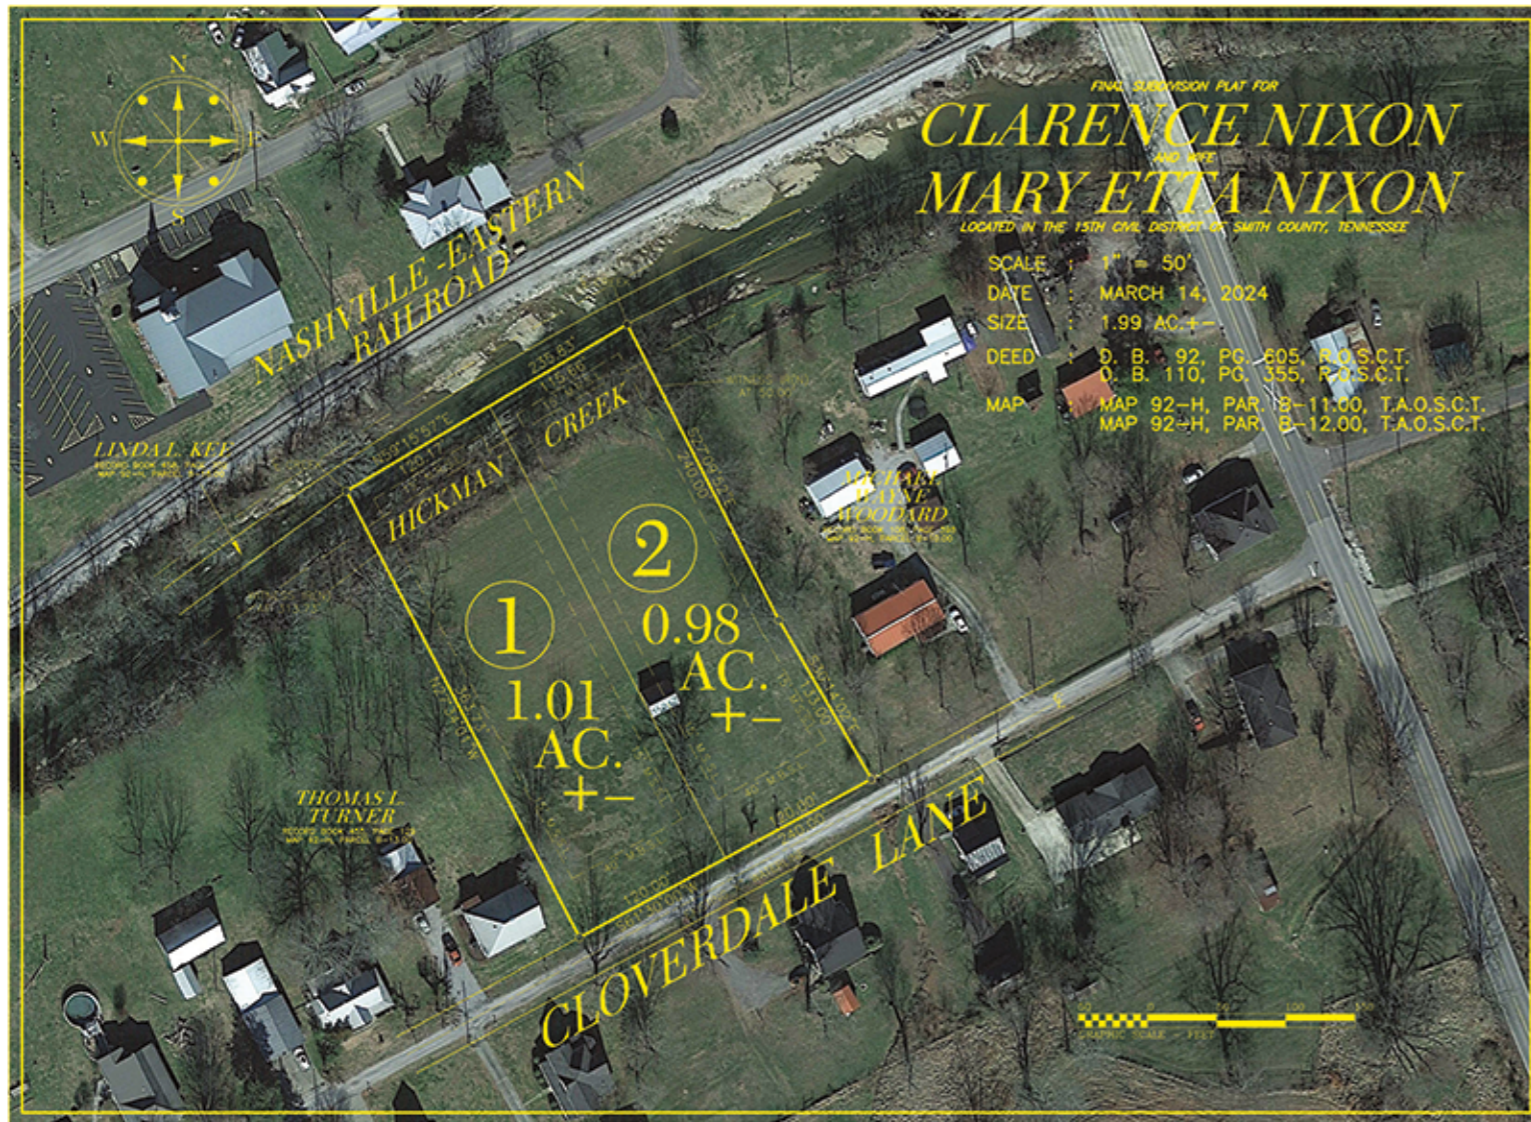

- 12'x20' Storage Building
- Large Windmill
- Antique Metal Dogs and Cats
- No. 2 Antique Dinner Bell
- S.S. Frigidaire Refrigerator (Gallery)
- Old Rusty Grocery Sign (Back Side)
- Hickman Missionary Baptist Church 1806
- GE Electric Stove
- Large Box of Old Bottles
- Several Dishes and Glasses
- 16 Coke Glasses - 3 Lg. Coke Glasses
- 17 Clear White Hall Glasses on Stems
- 5 Old Aluminum Glasses
- Wood Butter Mold
- Fixall Wood Box
- Small Wood Hand Scoop
- 2-Drawer Metal File Cabinet
- Large Squirrel Figurine
- Metal Bottle Holder w/ Bottles
- 13 Vintage Dark Red Cranberry Tumblers
- 18 Ruby Red Vintage Libbey Georgian 5.5" Glass Tumbler Drinking Glasses
- Small Aluminum Coffee Pot
- Electric Percolator
- Several Large Glass Platters
- Silverware
- S.S. Silverware
- Rectangular Oven Dishes
- Tupperware
- Box of Salt & Pepper Shakers
- Metal Match Holder
- Pots and Pans
- Old Oster Clippers in Box
- Old Hand Razor in Box

- Antique Mantle Clocks
- Children Stools
- China Tea Cups & Saucers
- Smith County History Book
- Through The Years w/ Miss Ocia 1952-1984
- Antique Marble Shelf Dresser
- Hard Maple China Hutch
- Large Collection of Preserve Stands, Glass Baskets, Moon & Star Candy Dishes
- Maple Side Board
- Hickman Home Telephone Company one Share $10.00 Dec. 2nd 1938
- House Plan Books
- Thomas Fisher Lumber Company Phone # 39
- Navy Lazy Boy Recliner
- Mahogany Chest
- Lots of Bird Figurines
- Several Antique Oil Lamps
- Floor Lamp
- Blue Flower Lamp
- Painting of Nixon & Paschall Store & Hickman Bank
- Maple Corner Cabinet
- Knitted Wall Pictures
- Heavy Wood Rocker & End Tables
- Brass Bell Collection
- Antique Oak Bevel Mirror
- Side Board
- Lots of Costume Jewelry
- Antique Tooth Pick Holders
- Lots of Children Books, Puzzles
- Antique Flat Irons
- Antique Wall Mirrors

- Smith County Throw
- Remote Control Toys
- Small Antique Electric Fans
- Lots of Antique Lamps
- Nice Antique Toms Wood Peanut Shelf on Rollers
- Barbie & Fashion Doll Trunks w/ Dolls
- Miniature Oil Lamps
- Cherry Chest of Drawers
- Lots of Ladder Back Chairs
- Antique Picture Frames
- Antique Oak Bed
- Antique 6-Leg Table
- Child's Maple Rocker
- Pole Lamp in Box
- Piano Bench
- Hat Boxes
- Collection of Tins
- Area Rugs
- Bank of Hickman, Hickman Tn. $61.14 Bank Loan Note Dec. 7th 1932
- Metal T Posts
- Metal Bird Bath
- Old Mule Plows
- Fence Wire
- Milk Can
- Iron Kettles
- Metal Gas Cans
- Formal Living Room Chair
- Antique Metal Toys
- Metal Skates
- Throws
- Large Brown Couch

- Wood Swing
- Copper Wire
- Metal Porch Post
- Big Piece of Marble
- Radial Arm Saw
- Antique Well Pumps
- Antique Saddle
- Steel Traps
- Belt/Disc Sander
- Hanes
- Ryobi 9" Band Saw
- Antique Cross Cut Saws
- Antique Wood Church Bench
- Wood Wire Spool
- Myers Antique Water Pump